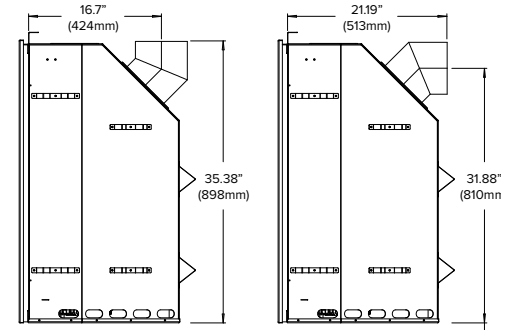

THIRTY8 Specifications

BTU Rate Range (NG)	40,000 - 28,000/hr
BTU Rate Range (LP)	37,000 - 27,000/hr
Steady State Efficiency	78.2% (NG) / 79.7% (LP)
Glass Viewing Area	36.0" (914mm) W x 25.25" (641mm) H
Dimensions	42¾" (1085mm) W x 35½" (902mm) H x 21.0" (533mm) D
Clearance to Combustibles (Top)	15.0" (381mm)
Valve System	Maxitrol GV60 with Standard Remote Control
Electric	120v AC with Battery Back-up
Blower	Standard
Venting	4" x 6⅝" Direct-Vent Optional Self-Calibrating Power Vent System
Certification	Certified by PFS TECO to ANSI Z21.88-2016/CSA 2.33-2016 Vented Gas Fireplace Heaters and CAN/CGA-2.17-2017, Gas-Fired Appliances for Use At High Altitudes.

Please refer to the installation manual for complete specifications and installation requirements.