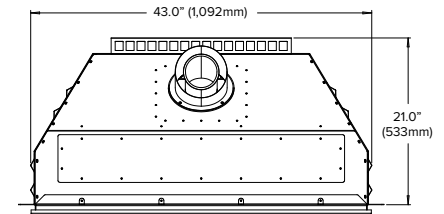

THIRTY8 Specifications

BTU Rate Range (NG)	40,000 - 28,000/hr
BTU Rate Range (LP)	37,000 - 27,000/hr
Steady State Efficiency	78.2% (NG) / 79.7% (LP)
Glass Viewing Area	36.0" (914mm) W x 25.25" (641mm) H
Dimensions	42¾" (1085mm) W x 35½" (902mm) H x 21.0" (533mm) D
Clearance to Combustibles (Top)	15.0" (381mm)
Valve System	Maxitrol GV60 with Standard Remote Control
Electric	120v AC with Battery Back-up
Blower	Standard
Venting	4" x 6⅝" Direct-Vent Optional Self-Calibrating Power Vent System
Certification	Certified by PFS TECO to ANSI Z21.88-2016/CSA 2.33-2016 Vented Gas Fireplace Heaters and CAN/CGA-2.17-2017, Gas-Fired Appliances for Use At High Altitudes.

Please refer to the installation manual for complete specifications and installation requirements.