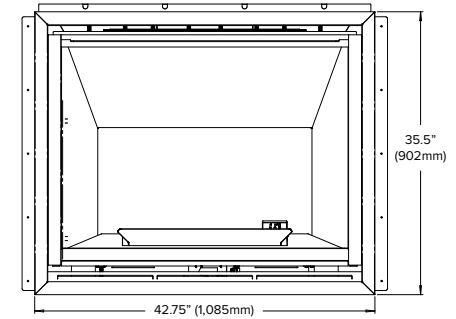

THIRTY8 Specifications

BTU Rate Range (NG)	40,000 - 28,000/hr
BTU Rate Range (LP)	37,000 - 27,000/hr
Steady State Efficiency	78.2% (NG) / 79.7% (LP)
Glass Viewing Area	36.0" (914mm) W x 25.25" (641mm) H
Dimensions	42¾" (1085mm) W x 35½" (902mm) H x 21.0" (533mm) D
Clearance to Combustibles (Top)	15.0" (381mm)
Valve System	Maxitrol GV60 with Standard Remote Control
Electric	120v AC with Battery Back-up
Blower	Standard
Venting	4" x 6⅝" Direct-Vent Optional Self-Calibrating Power Vent System
Certification	Certified by PFS TECO to ANSI Z21.88-2016/CSA 2.33-2016 Vented Gas Fireplace Heaters and CAN/CGA-2.17-2017, Gas-Fired Appliances for Use At High Altitudes.

Please refer to the installation manual for complete specifications and installation requirements.