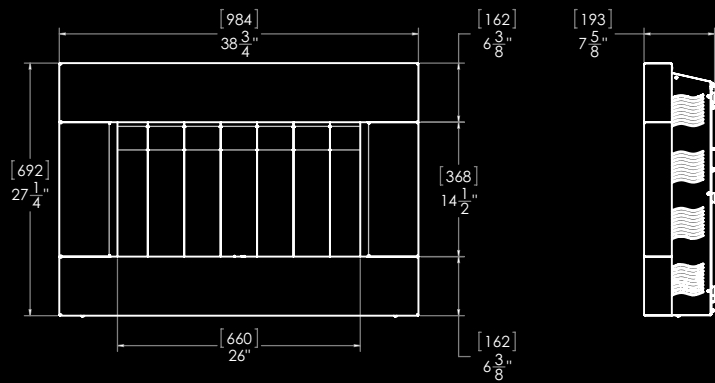

FORTY6

TWENTY6 FI

TWENTY6

ONE6 FS

ONE6