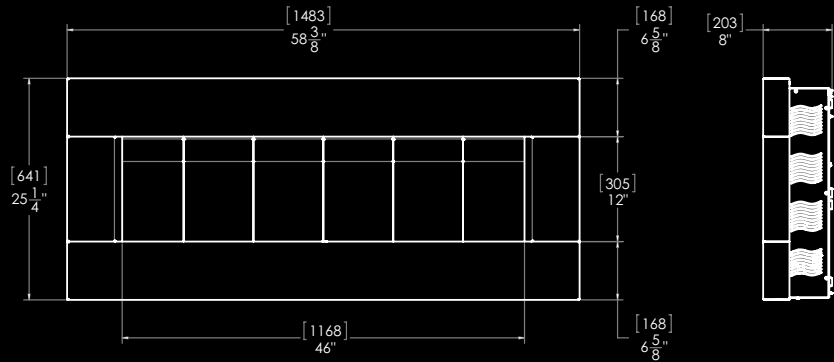

FORTY6

TWENTY6 FI

TWENTY6

ONE6 FS

ONE6