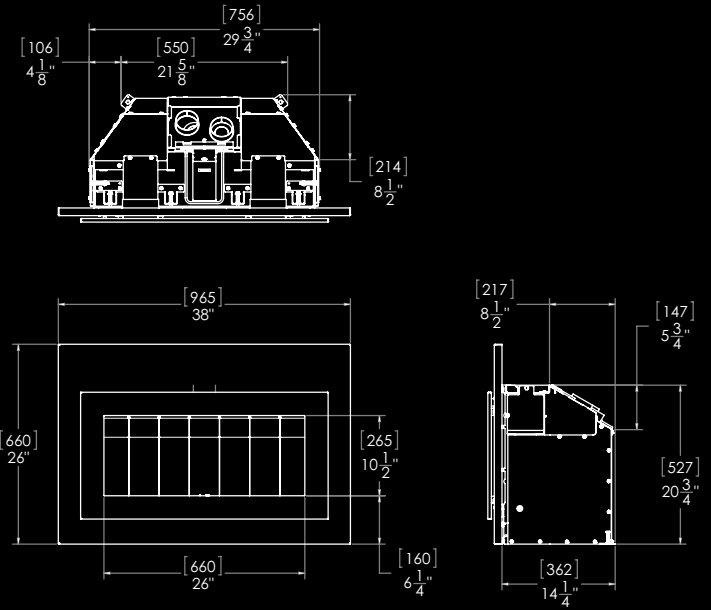

FORTY6

TWENTY6 FI

TWENTY6

ONE6 FS

ONE6