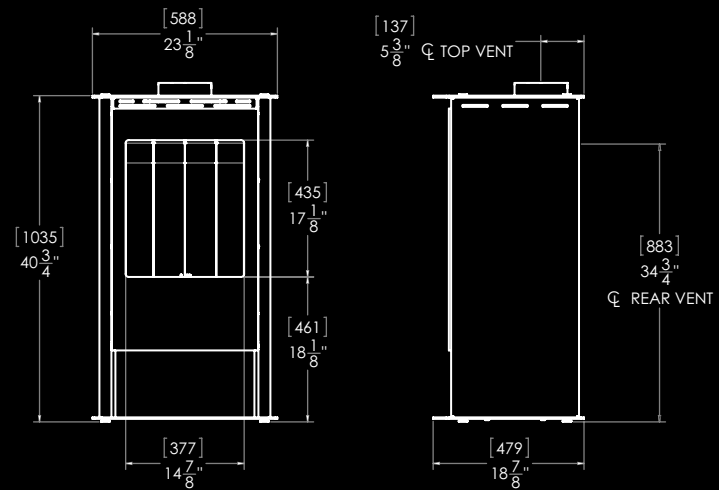

FORTY6

TWENTY6 FI

TWENTY6

ONE6 FS

ONE6