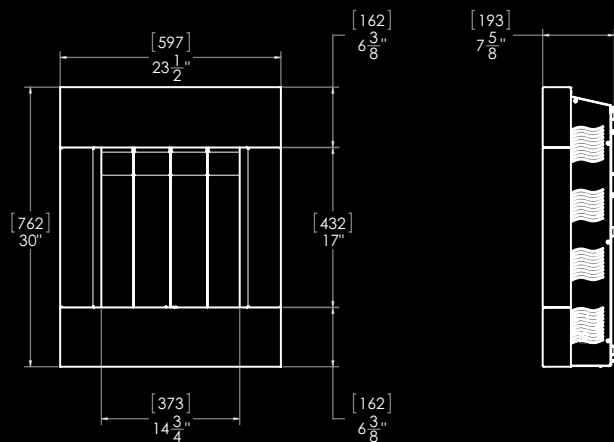

FORTY6

TWENTY6 FI

TWENTY6

ONE6 FS

ONE6

SÓLAS

CONTEMPORARY FIRE

4 TECHNOLOGY DRIVE
WEST LEBANON, NH 03784