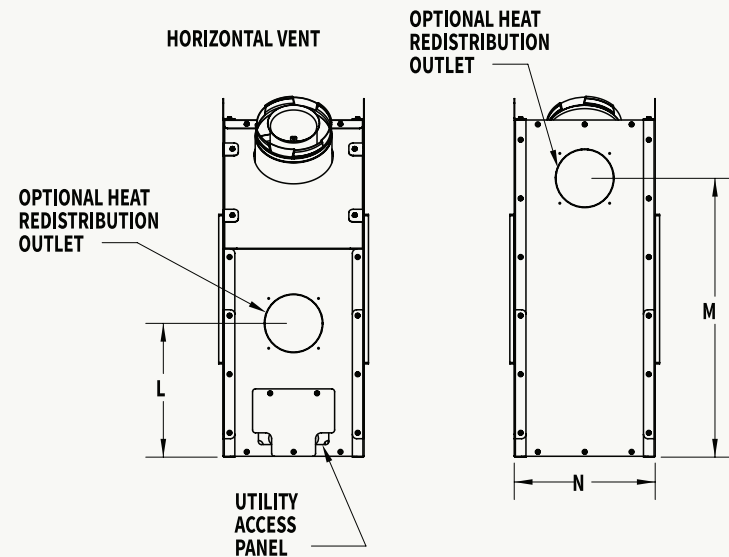

Built-In Specifications

SPECIFICATIONS	FORTY8	SIXTY0	SEVENTY2
Dimension "A"	29" (737mm)	29" (737mm)	29" (737mm)
Dimension "B"	63.625" (1,616mm)	73.625" (1,870mm)	87.625" (2,226mm)
Dimension "C"	49.25" (1,251mm)	59.25" (1,505mm)	73.25" (1,861mm)
Dimension "D"	12.75" (324mm)	12.75" (324mm)	12.75" (324mm)
Dimension "E"	2.70" (69mm)	2.70" (69mm)	2.70" (69mm)
Dimension "F"	11.30" (287mm)	11.30" (287mm)	11.30" (287mm)
Dimension "G"	7.95" (202mm)	7.95" (202mm)	7.95" (202mm)
Dimension "H"	8.125" (206mm)	8.125" (206mm)	8.125" (206mm)
Dimension "J"	3.25" (83mm)	3.25" (83mm)	3.25" (83mm)
Dimension "K"	30.25" (768.5mm)	30.25" (768.5mm)	30.25" (768.5mm)
Dimension "L"	11.50" (292mm)	11.50" (292mm)	11.50" (292mm)
Dimension "M"	23.875" (606.5mm)	23.875" (606.5mm)	23.875" (606.5mm)
Dimension "N"	12" (305mm)	12" (305mm)	12" (305mm)

Disclaimer: The images seen in this catalog may appear to depict inaccuracies from the required clearances to combustibles. All clearances as outlined in this specification matrix must be maintained. Please refer to the installation manual for complete installation requirements.