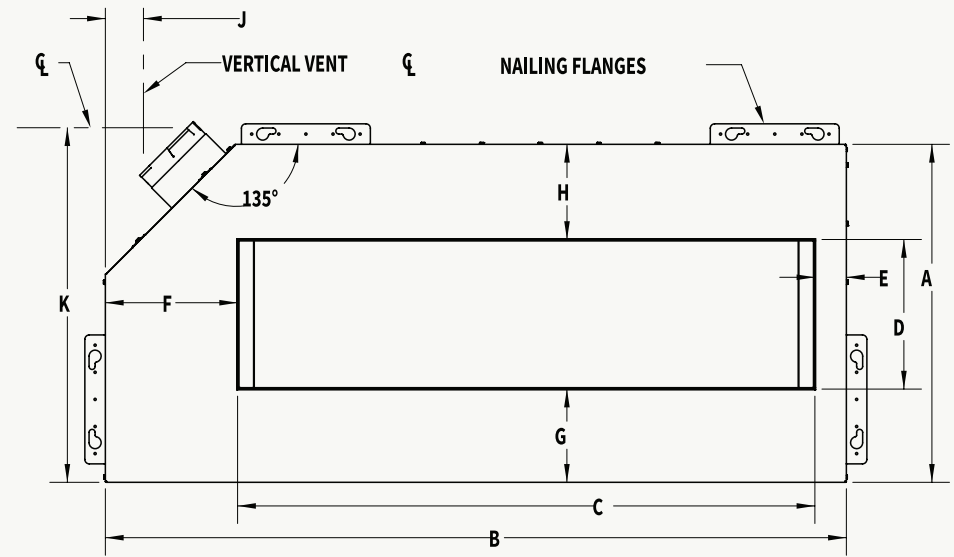

Built-In Specifications

SPECIFICATIONS	FORTY8	SIXTY0	SEVENTY2
Dimension "A"	29" (737mm)	29" (737mm)	29" (737mm)
Dimension "B"	63.625" (1,616mm)	73.625" (1,870mm)	87.625" (2,226mm)
Dimension "C"	49.25" (1,251mm)	59.25" (1,505mm)	73.25" (1,861mm)
Dimension "D"	12.75" (324mm)	12.75" (324mm)	12.75" (324mm)
Dimension "E"	2.70" (69mm)	2.70" (69mm)	2.70" (69mm)
Dimension "F"	11.30" (287mm)	11.30" (287mm)	11.30" (287mm)
Dimension "G"	7.95" (202mm)	7.95" (202mm)	7.95" (202mm)
Dimension "H"	8.125" (206mm)	8.125" (206mm)	8.125" (206mm)
Dimension "J"	3.25" (83mm)	3.25" (83mm)	3.25" (83mm)
Dimension "K"	30.25" (768.5mm)	30.25" (768.5mm)	30.25" (768.5mm)
Dimension "L"	11.50" (292mm)	11.50" (292mm)	11.50" (292mm)
Dimension "M"	23.875" (606.5mm)	23.875" (606.5mm)	23.875" (606.5mm)
Dimension "N"	12" (305mm)	12" (305mm)	12" (305mm)

Disclaimer: The images seen in this catalog may appear to depict inaccuracies from the required clearances to combustibles. All clearances as outlined in this specification matrix must be maintained. Please refer to the installation manual for complete installation requirements.