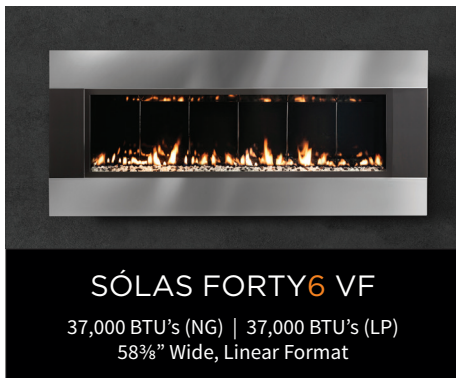

WHY SÓLAS VENT FREE

SÓLAS

WWW.SOLASFIRES.COM

THE BENEFITS OF WALL MOUNTED VENT FREE FIREPLACES

No framing or venting required. Easy installation in showrooms and retail locations for display models. Wall Mounts do not use any floor space and can be seen better from farther away as they can be mounted at any height. With three different vent free wall mount models to choose, a SÓLAS is a premium auxiliary heat source. SÓLAS state-of-the-art designs are focal points in both contemporary and traditional interiors. A simple solution to bring warmth and ambiance to a home or business.

EASE OF INSTALLATION

No venting required. Simply hang the unit on the wall for a simple, low-cost, effortless installation. No major renovations needed for existing construction. Ideal for new construction.

INSTALLATION FLEXIBILITY

SÓLAS Fireplaces have been approved to mount directly on combustible surfaces. The fireplaces can be located as low as 3" from the floor or positioned perfectly to "couch height". Overall depth is just 7¾".

SAFETY STANDARDS

SÓLAS vent free fireplaces are certified to the latest national safety standards (ANSI Z21.11.2-2011) and are built with an ODS-Oxygen Detection Safety Pilot. For added safety, our vent free units are supplied with our modern-mesh safety screen as standard.

Check the local/state codes to determine if unvented heaters are permitted at your location before installing these products. Some jurisdictions do not permit the installation of Vent Free appliances.

SIMPLE OPERATION

SÓLAS Fireplaces can be operated manually, or thermostatically using the hand held remote control (standard). An optional wall switch is also available for manual operation. Flame height can be raised or lowered to achieve desired effect.

BATTERY OPERATED

SÓLAS Fireplaces operate using a Mertik Maxitrol control system which runs on 4 AA batteries, so there is no need to hard wire power to the fireplace, and, in a power outage you still have heat. Normal battery life is one heating season.

INTERCHANGEABLE FRONT

SÓLAS Fireplaces allow you to install or remove any of our fronts without use of a single tool. Surround color options include Satin Black, Steel Grey, High Gloss Black, Stainless Steel, and Combination (Stainless Steel & Satin Black). Surrounds can be updated quickly to complement new interior designs.

OUTSTANDING RADIANT HEAT

SÓLAS Fireplaces provide amazing radiant heat using the combination of reflective glass media and porcelain enamel panels. The panels provide reflective radiant heat, in addition to several layers of fire light—all of which enhance the soothing dancing flames.

ROBUST FIREBOX

SÓLAS Fireplaces have a limited lifetime warranty. Heavy duty 16ga. aluminized steel firebox construction withstands years of use, while providing rust protection from the corrosive nature of gas combustions.

REFLECTIVE GLASS MEDIA & BURNER PAN

Reflective glass media is used specifically for SÓLAS Fireplaces—ensuring they will operate with the highest efficiency possible. Glass crystals on top of the burner cast light throughout the fireplace and surrounding areas. Black glass media as standard; clear and colored glass media optional.

ABOUT SÓLAS