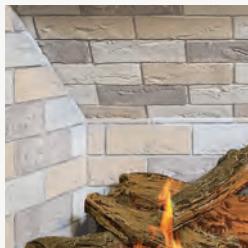

THIRTY8 SHOWN WITH PORCELAIN ENAMEL FIREBOX, AUREO REFLECTIVE GLASS MEDIA AND COOL ZONE TECHNOLOGY

Firebox Panel Kit Options

Satin Black Steel

Slate Stone

White Brick

Red Brick

Reflective Porcelain Enamel

THIRTY8 SHOWN WITH WHITE BRICK FIREBOX & MAPLE LOG SET