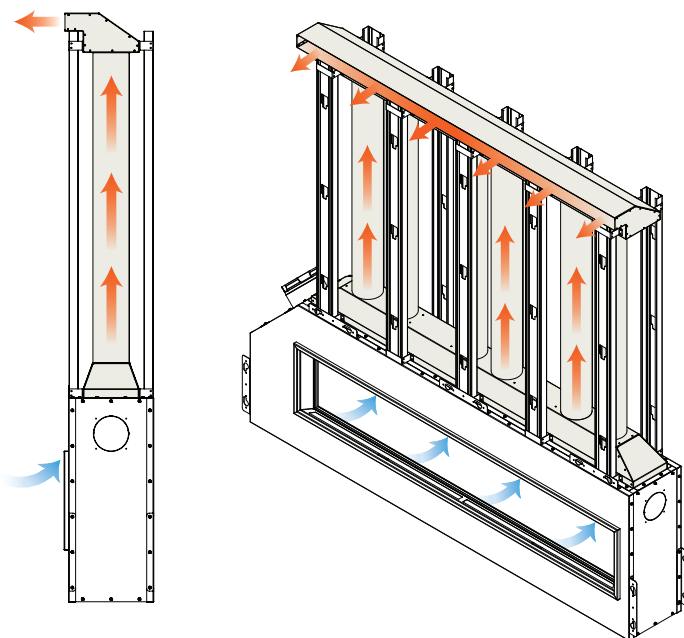

The Cool Zone Technology is compatible with all SÓLAS Slim-Line Built-In and THIRTY8 Built-In Fireplaces. Please refer to the installation manual for complete specifications and installation requirements.