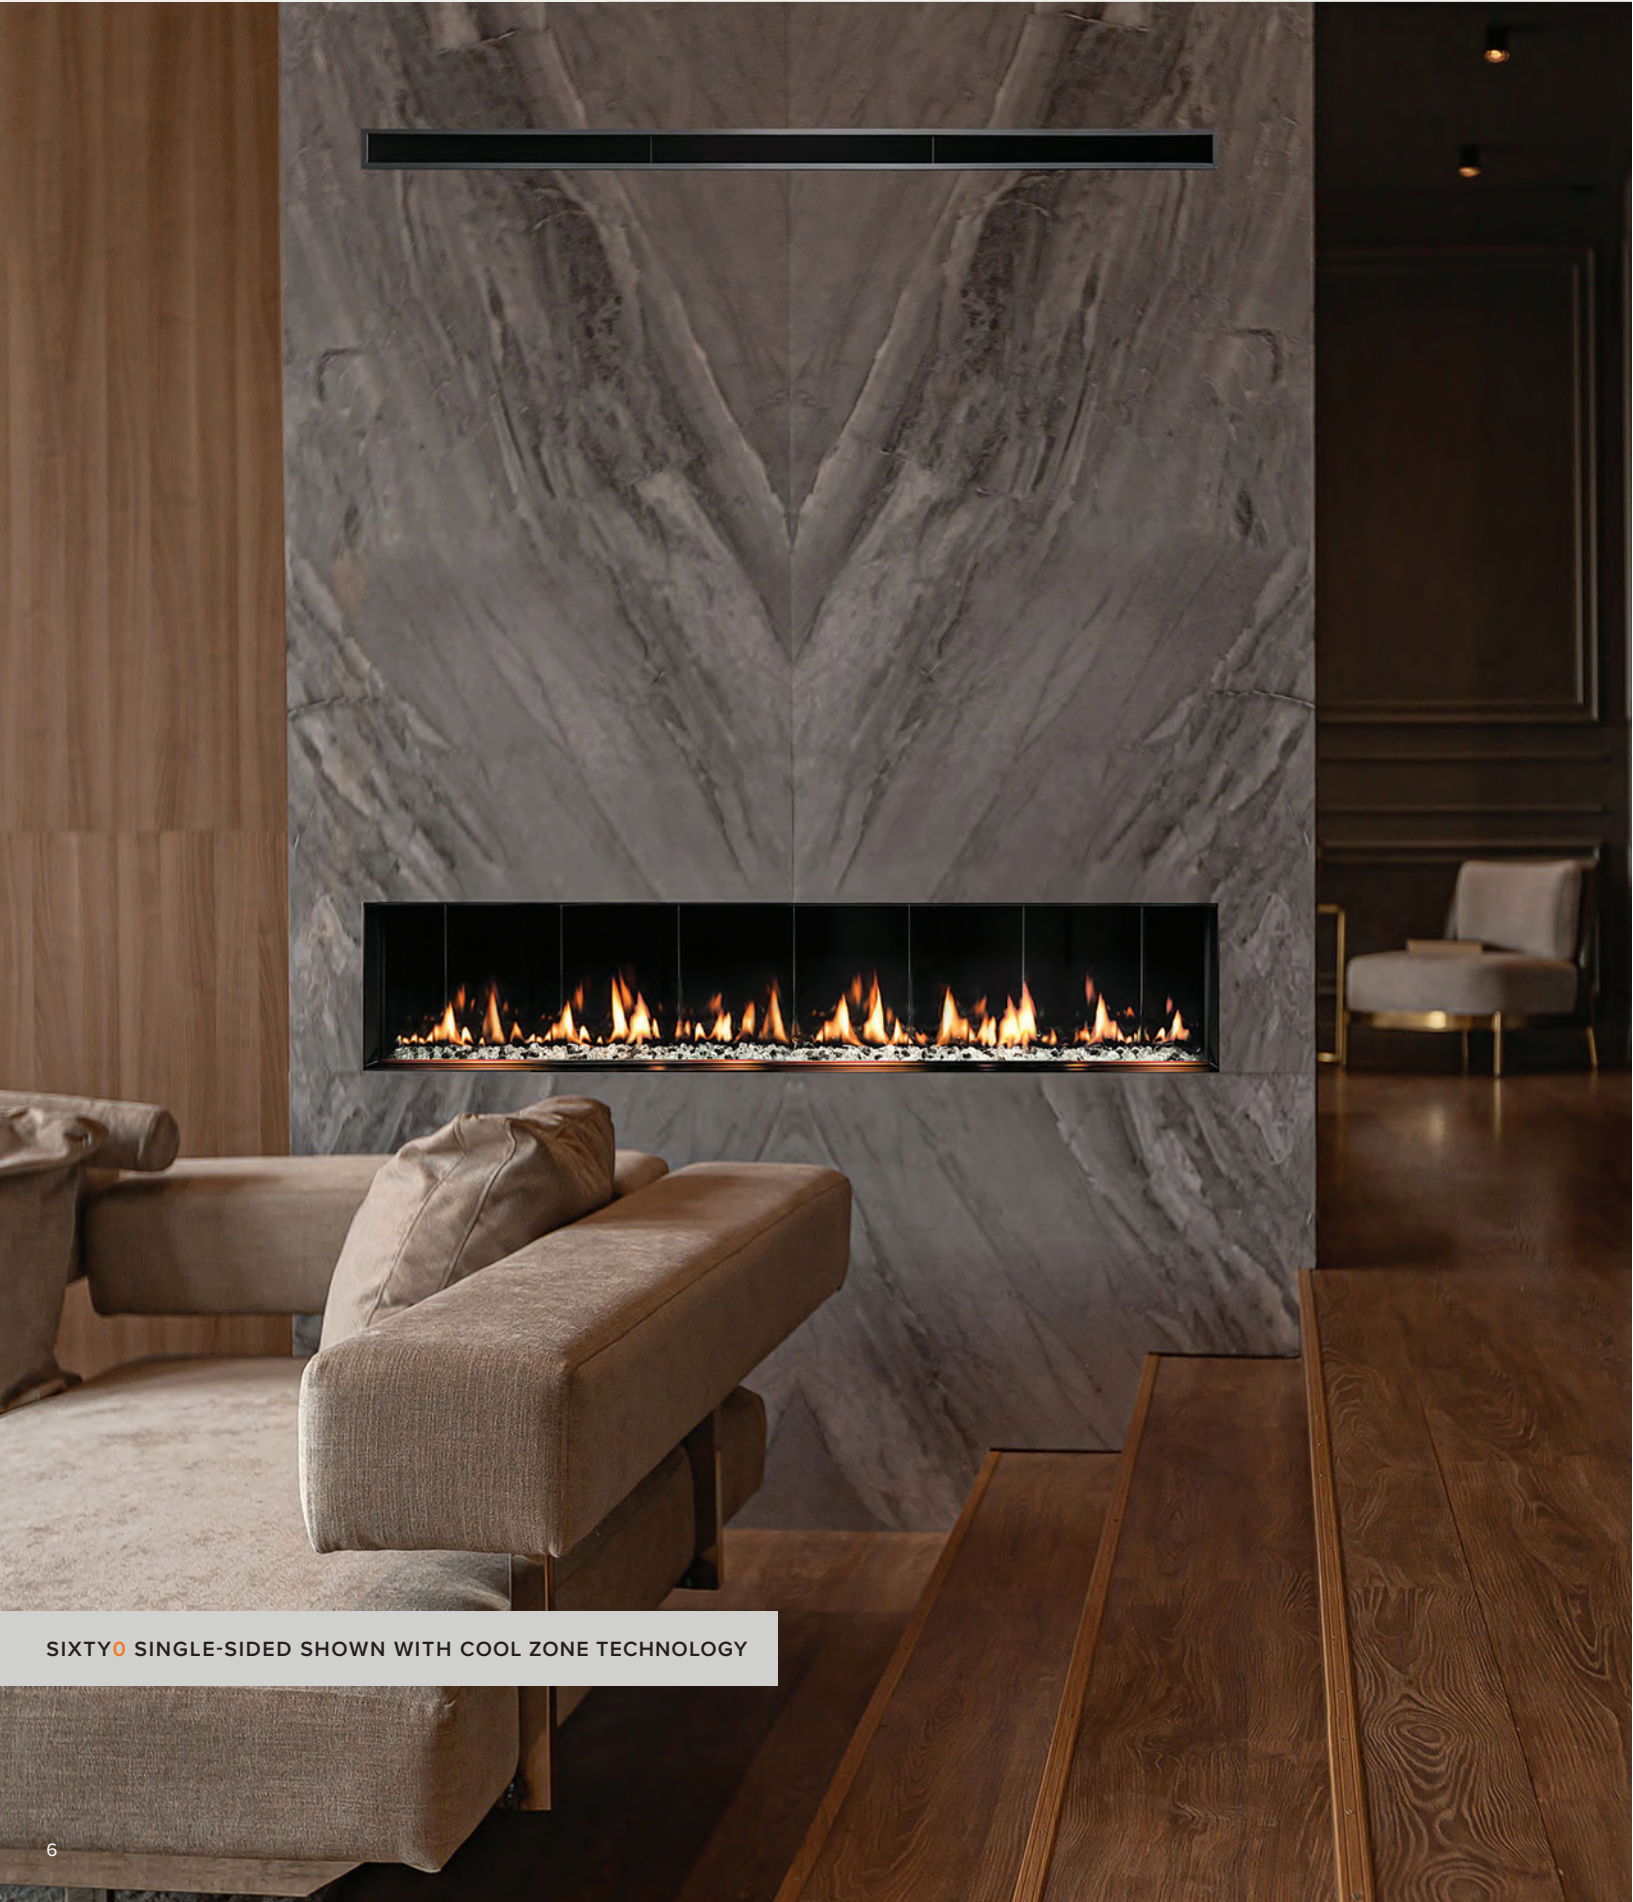

For additional product information, please visit solasfires.com

SLIM-LINE

BUILT-IN

The SÓLAS Slim-Line is the slimmest fireplace on the market providing flexibility and ease for installation. The Slim-Line Built-In fireplace will make a bold architectural statement while occupying minimal floor space.