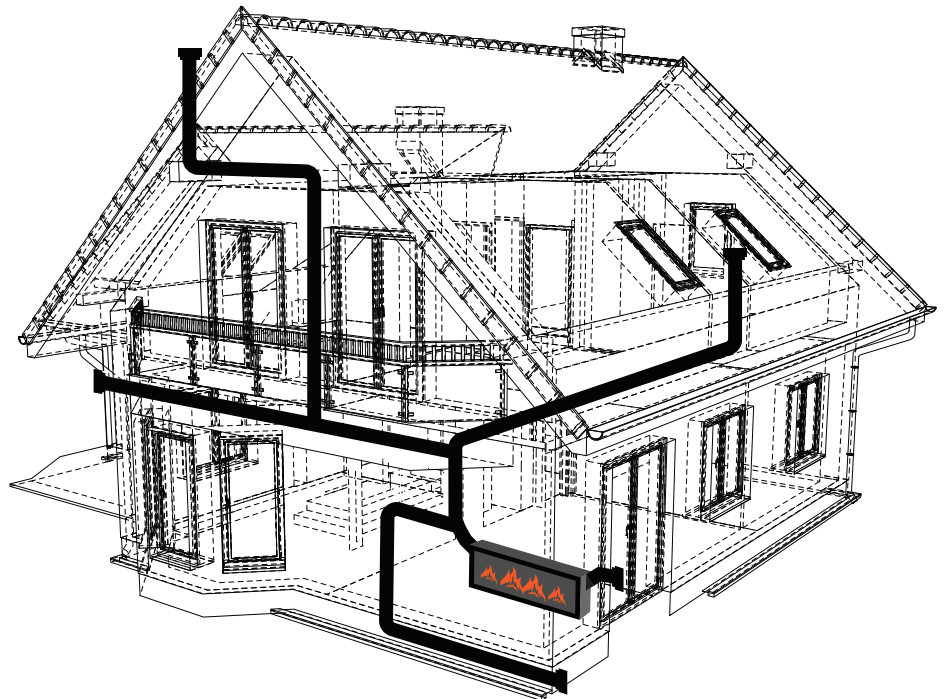

SÓLAS SELF-CALIBRATING POWER VENT SYSTEM

**Best
Power Vent
in the
Industry**

The **SÓLAS Self-Calibrating System** offers maximum design flexibility in any room with vent runs of up to 130 feet possible. Venting can be run vertically, horizontally, and with the ability to vent downward up to 6 feet.

The **SÓLAS** difference is in our proprietary **Self-Calibrating Technology**. With the push of a button, the Self-Calibrating control automatically adjusts and sets the appropriate air restriction settings required for the vent run. Every vent configuration is unique, and this feature eliminates the need for the installer to manually select the “appropriate” air restrictor setting.

Power Vent System Features

- Self-Calibrating
- Run up to 130 feet of pipe
- Utilize up to 8, 90 degree elbows
- Vent down up to 6 feet

Terminations available:

- Sleek Flush Mount
- Surface Mount
- Vertical Mount

The Self-Calibrating Power Vent System is compatible with all SÓLAS Wall-Mount, Free-Standing, Slim-Line and Built-In Direct-Vent models.