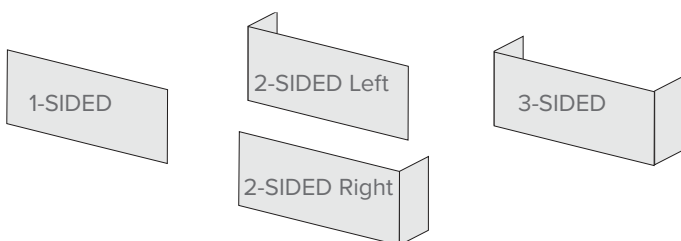

SEVENTY2 ELECTRIC SLIM-LINE BUILT-IN Multi-Sided Built-In; 1-2-or-3 Sided

Features

- Slim Design for Versatile Installation
- One Fireplace, Multi Configurations, 1-2-3-Sided
- Simple Operation, Thermostatic Remote Control
- 120V / 240V Heater-Rated; Up to 10,000 BTUs
- Handcrafted, Ultra-Realistic Split Maple Logs
- Active Ember Bed Technology
- Multi Flame Colors – 9 Color Modes, 5 Brightness Levels
- Active Ember Bed Colors – 9 Color Modes, 5 Brightness Levels
- Down Lighting – 9 Color Modes, 5 Brightness Levels
- Authentic Wood Burning Sound - 5 Levels of Sound
- WiFi / App / alexa & Google Home Compatible

Specifications

Viewing Area	72 ¼" (1835mm) W x 14 ¼" (362mm)
Dimensions	73 ⅛" (1857mm) W x 23" (585mm) H x 12 ⅜" (320mm) D
Installation Type.....	Built-In, Zero Clearance
Remote Control	SÓLAS Electric, Thermostatic Remote

For additional information, please visit solasfires.com/electric

1, 2, 3-SIDED