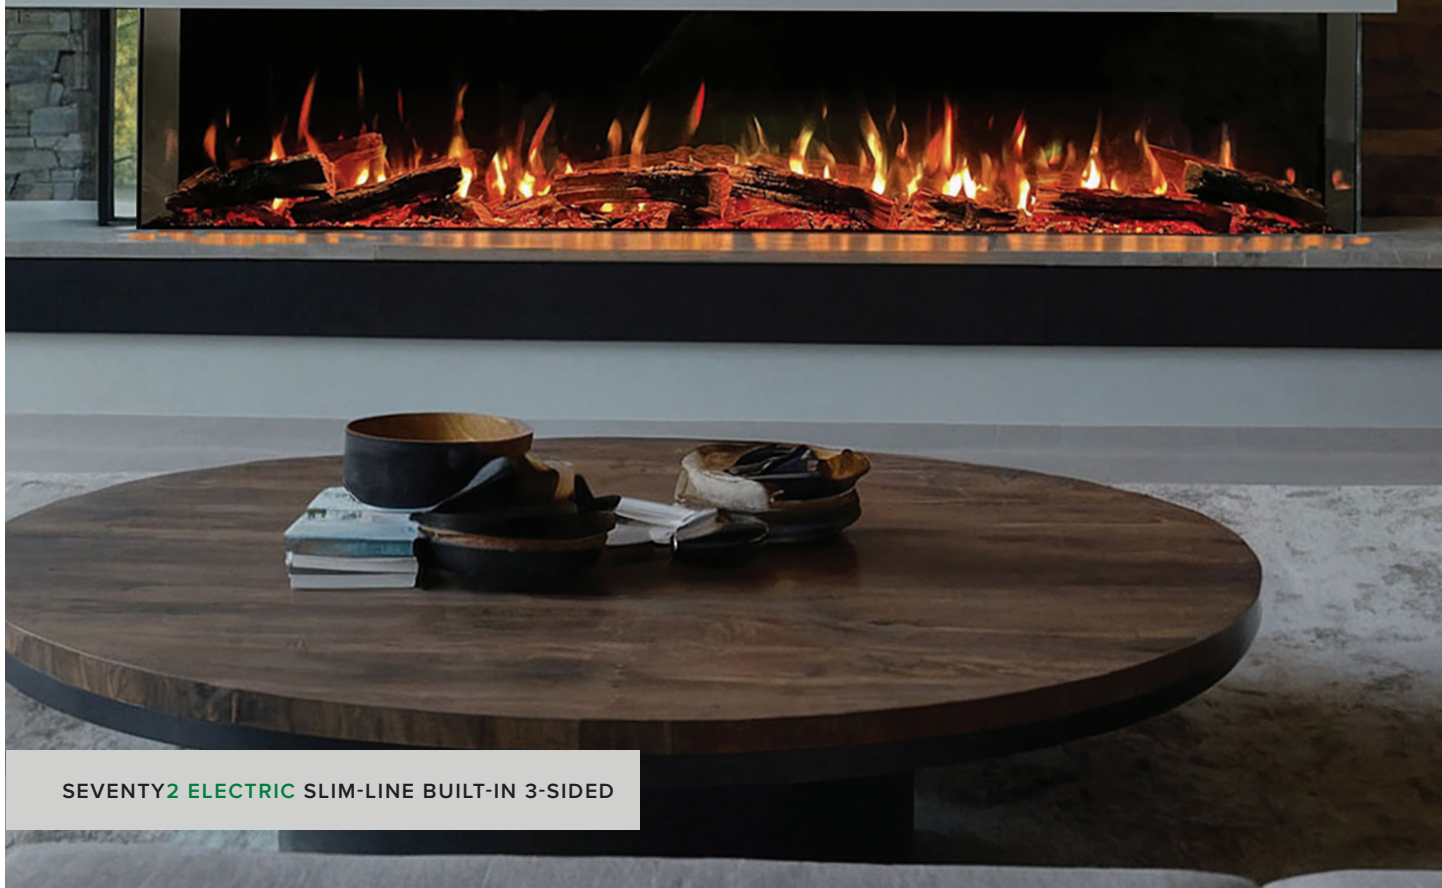

Remote & WIFI App

All Electric models come standard with a Thermostatic Remote Control.

Tuya WIFI app, Google Home, and Amazon alexa compatible.

SIMPLE OPERATION

ELECTRIC FIREPLACE INSERTS AND SLIM-LINE BUILT-INS, REDEFINING THE MODERN ELECTRIC FIRE

SEVENTY2 ELECTRIC SLIM-LINE BUILT-IN 3-SIDED

VERSATILE INSTALLATION, REALISTIC FLAME

ONE FIREPLACE, MULTI-CONFIGURATIONS

SIXTY0 ELECTRIC SLIM-LINE BUILT-IN, 2-SIDED

SÓLAS

ELECTRIC FIRES

Electric Fire, **Redefined.**