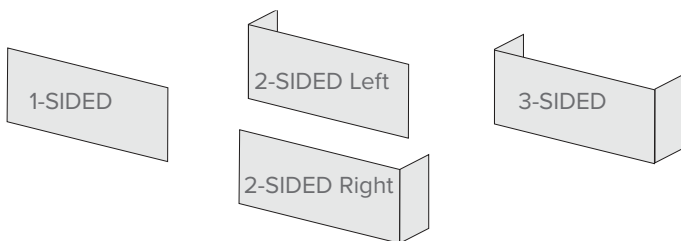

SIXTYO ELECTRIC SLIM-LINE BUILT-IN Multi-Sided Built-In; 1-2-or-3 Sided

Features

- Slim Design for Versatile Installation
- One Fireplace, Multi Configurations, 1-2-3-Sided
- Simple Operation, Thermostatic Remote Control
- 120V / 240V Heater-Rated; Up to 10,000 BTUs
- Handcrafted, Ultra-Realistic Split Maple Logs
- Active Ember Bed Technology
- Multi Flame Colors – 9 Color Modes, 5 Brightness Levels
- Active Ember Bed Colors – 9 Color Modes, 5 Brightness Levels
- Down Lighting – 9 Color Modes, 5 Brightness Levels
- Authentic Wood Burning Sound - 5 Levels of Sound
- WiFi / App / alexa & Google Home Compatible

Specifications

Viewing Area	60 ¼" (1530mm) W x 14 ¼" (362mm) H
Dimensions	61 ⅛" (1553mm) W x 23" (585mm) H 12 ⅜" (314mm) D
Installation Type.....	Built-In, Zero Clearance
Remote Control	SÓLAS Electric, Thermostatic Remote

For additional information, please visit solasfires.com/electric

1, 2, 3-SIDED