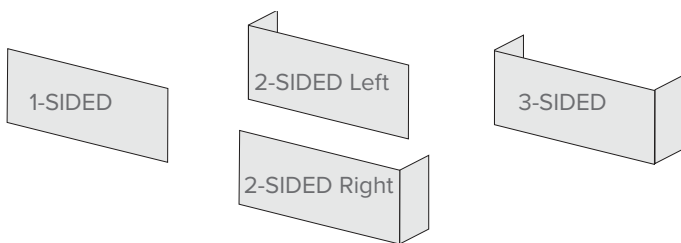

FORTY8 ELECTRIC SLIM-LINE BUILT-IN Multi-Sided Built-In; 1-2-or-3 Sided

Features

- Slim Design for Versatile Installation
- One Fireplace, Multi Configurations, 1-2-3-Sided
- Simple Operation, Thermostatic Remote Control
- 120V / 240V Heater-Rated; Up to 10,000 BTUs
- Handcrafted, Ultra-Realistic Split Maple Logs
- Active Ember Bed Technology
- Multi Flame Colors – 9 Color Modes, 5 Brightness Levels
- Active Ember Bed Colors – 9 Color Modes, 5 Brightness Levels
- Down Lighting – 9 Color Modes, 5 Brightness Levels
- Authentic Wood Burning Sound - 5 Levels of Sound
- WiFi / App / alexa & Google Home Compatible

Specifications

Viewing Area	48 ¼" (1226mm) W x 14 ¼" (362mm) H
Dimensions	49 ⅞" (1248mm) W x 23" (585mm) H 12 ⅜" (314mm) D
Installation Type.....	Built-In, Zero Clearance
Remote Control	SÓLAS Electric, Thermostatic Remote

For additional information, please visit solasfires.com/electric

1, 2, 3-SIDED