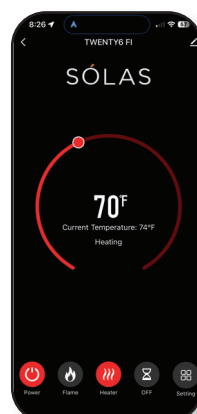

Flame Technology

SÓLAS Realistic Flames
Bright, realistic, crisp flames, not washed out by ambient room light or sunlight. These edge-to-edge flames provide a most relaxing experience.

Handcrafted Logs

SÓLAS Electric Maple Log Set
Handcrafted, ultra-realistic, split Maple logs designed specifically for SÓLAS Electric Fireplace models.

Active Ember/Fuel Bed

Ember/Fuel Bed
A realistic glow of the active ember/fuel bed creates a relaxing mood. Choose between 9 settings.

Please Note: All Electric models come standard with a set of Handcrafted, Ultra-Realistic, Split Maple Logs and a bed of mixed media.

Remote & WIFI App

All Electric models come standard with a Thermostatic Remote Control.

Tuya WIFI app, Google Home, and Amazon alexa compatible.

SIMPLE OPERATION

ELECTRIC FIREPLACE INSERTS AND SLIM-LINE BUILT-INS, REDEFINING THE MODERN ELECTRIC FIRE