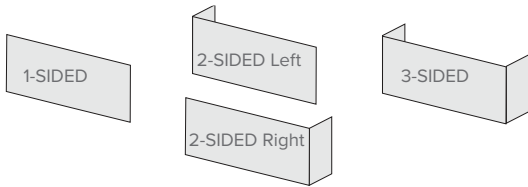

SÓLAS ELECTRIC FEATURES

MULTI-SIDED BUILT-IN MODELS