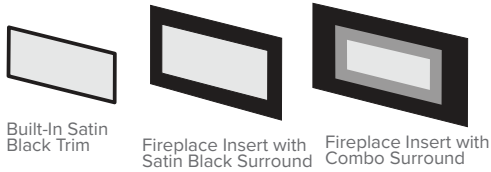

1,2,3-SIDED

FIREPLACE INSERT/BUILT-IN

INSERT or BUILT-IN

Flame Technology

SÓLAS Realistic Flames

Influenced by the renowned flames of the of the SÓLAS Slim-Line gas fireplaces. These edge-to-edge, realistic flames provide the most relaxing experience.