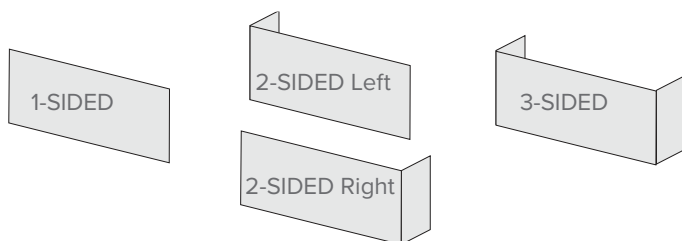

FORTY8 ELECTRIC SLIM-LINE BUILT-IN Multi-Sided Built-In; 1-2-or-3 Sided

Features

- Slim Design for Versatile Installation
- One Fireplace, Multi Configurations, 1-2-3-Sided
- Simple Operation, Thermostatic Remote Control
- 120V / 240V Heater-Rated; Up to 10,000 BTUs
- Handcrafted, Ultra-Realistic Split Maple Logs
- Active Ember Bed Technology
- Multi Flame Colors – 9 Color Modes, 5 Brightness Levels
- Active Ember Bed Colors – 9 Color Modes, 5 Brightness Levels
- Down Lighting – 9 Color Modes, 5 Brightness Levels
- Authentic Wood Burning Sound - 5 Levels of Sound
- WiFi / App / alexa & Google Home Compatible

Specifications

Viewing Area	48 1/2" (1220mm) W x 14 1/4" (362mm) H
Dimensions	49 3/2" (2215mm) W x 23" (585mm) H 12 9/16" (320mm) D
Installation Type.....	Built-In, Zero Clearance
Remote Control	SÓLAS Electric, Thermostatic Remote

For additional information, please visit solasfires.com/electric

1, 2, 3-SIDED