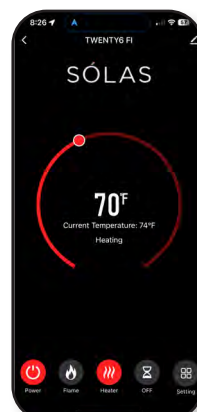

SÓLAS ELECTRIC FEATURES

MULTI-SIDED BUILT-IN MODELS

1,2,3-SIDED

FIREPLACE INSERT/BUILT-IN

INSERT or BUILT-IN

Flame Technology

SÓLAS Realistic Flames

Influenced by the renowned flames of the of the SÓLAS Slim-Line gas fireplaces. These edge-to-edge, realistic flames provide the most relaxing experience.

Handcrafted Logs

SÓLAS Electric Maple Log Set

Handcrafted, ultra-realistic, split Maple logs designed specifically for SÓLAS Electric Fireplace models.

Active Ember/Fuel Bed

Ember/Fuel Bed

A realistic glow of the active ember/fuel bed creates a relaxing mood. Choose between 9 settings.

Please Note: All Electric models come standard with a set of Handcrafted, Ultra-Realistic, Split Maple Logs and a bed of mixed media.

Remote & WIFI App

All Electric models come standard with a Thermostatic Remote Control.

Tuya WIFI app, Google Home, and alexa compatible.