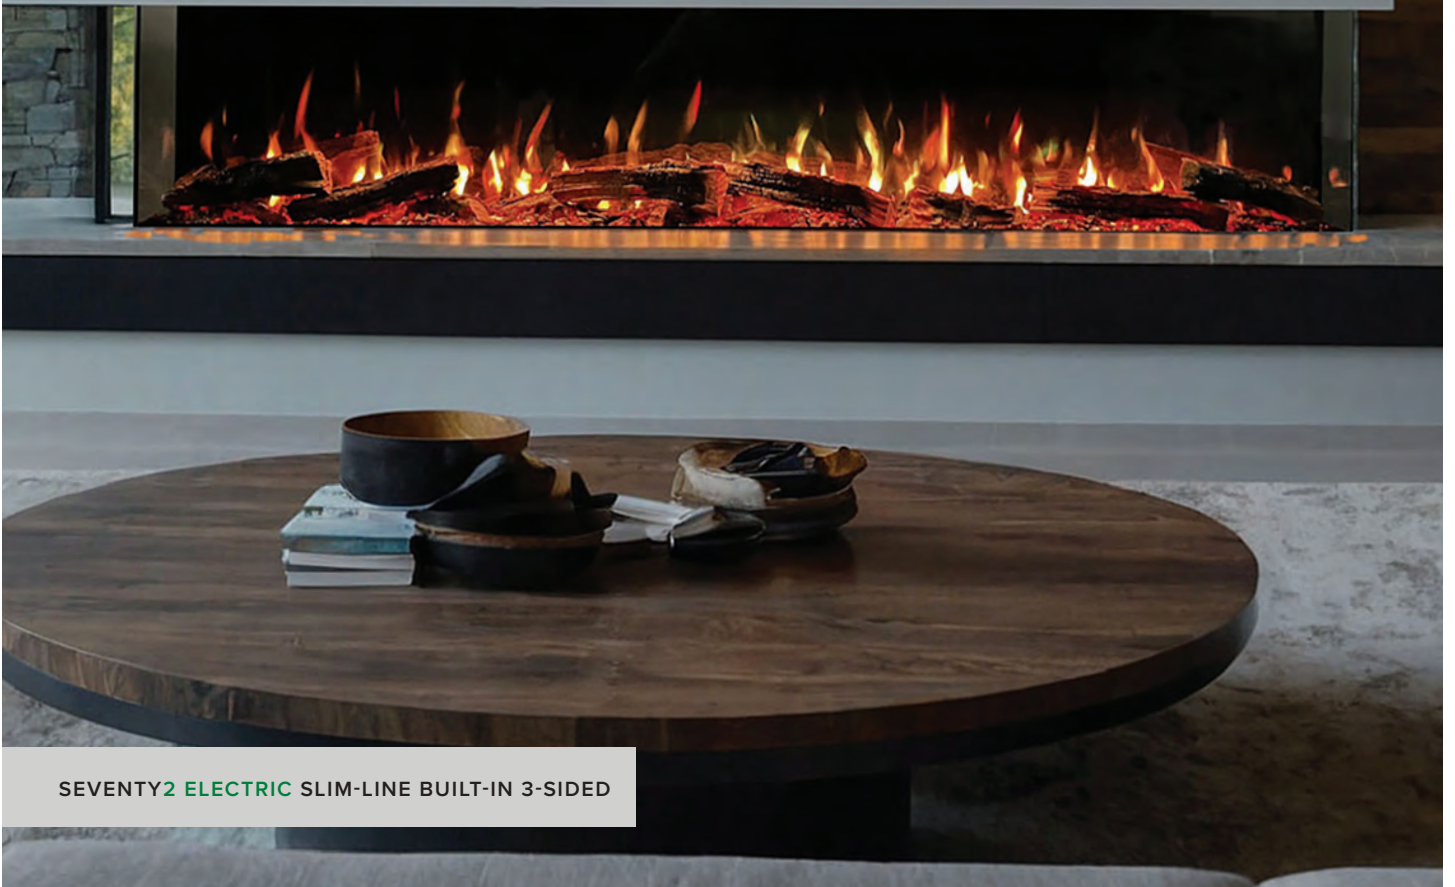

Please Note: All Electric models come standard with a set of Handcrafted, Ultra-Realistic, Split Maple Logs and a bed of mixed media.

Remote & WIFI App

All Electric models come standard with a Thermostatic Remote Control.

Tuya WIFI app, Google Home, and alexa compatible.

SIMPLE OPERATION

ELECTRIC FIREPLACE INSERTS AND SLIM-LINE BUILT-INS, REDEFINING THE MODERN ELECTRIC FIRE

SEVENTY2 ELECTRIC SLIM-LINE BUILT-IN 3-SIDED

VERSATILE INSTALLATION, REALISTIC FLAME