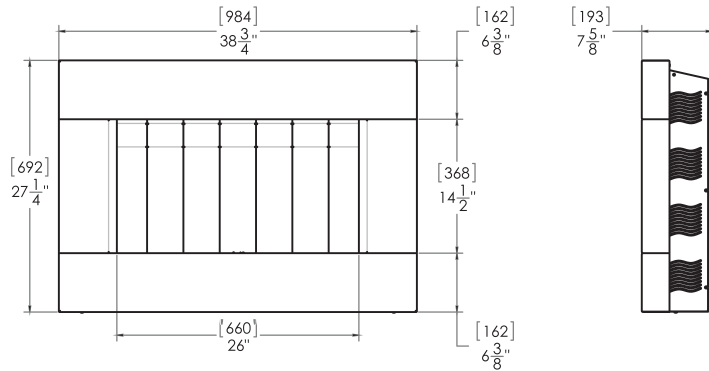

Dimensional Drawings

FORTY6 VF

TWENTY6 VF

ONE6 VF