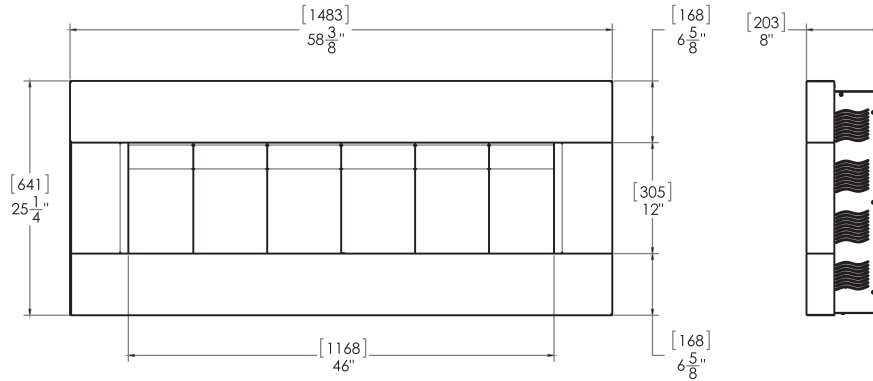

Dimensional Drawings

FORTY6 VF